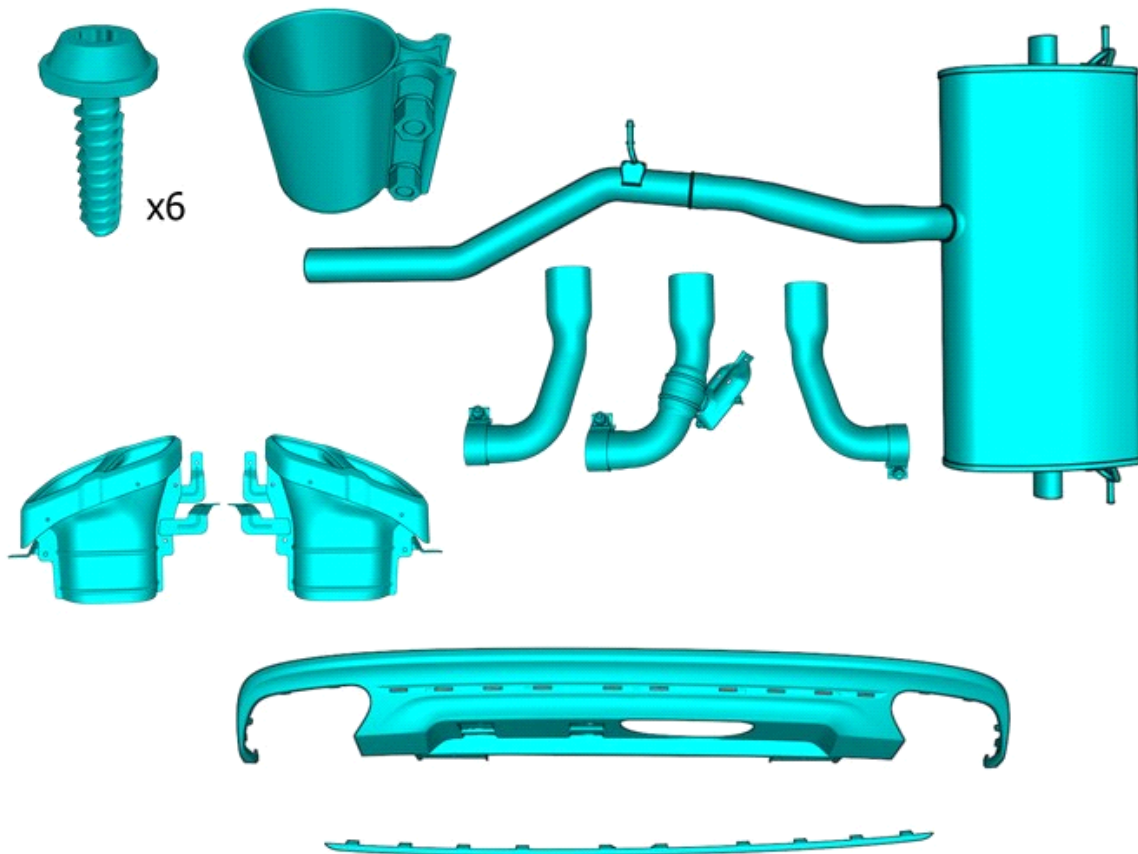

Installation instructions, accessories

Volvo Car Corporation Gothenburg, Sweden

Specialverktyg

115 8590 RÖRAVSKÄRARE
Verktygsnummer:115 8590
Verktygsbeskrivning:RÖRAVSKÄRARE
Verktygstavlor:08

981 4187 CLIPS VERKTYG
Verktygsnummer:981 4187
Verktygsbeskrivning:CLIPS VERKTYG
Verktygstavlor:80

IMG-453496